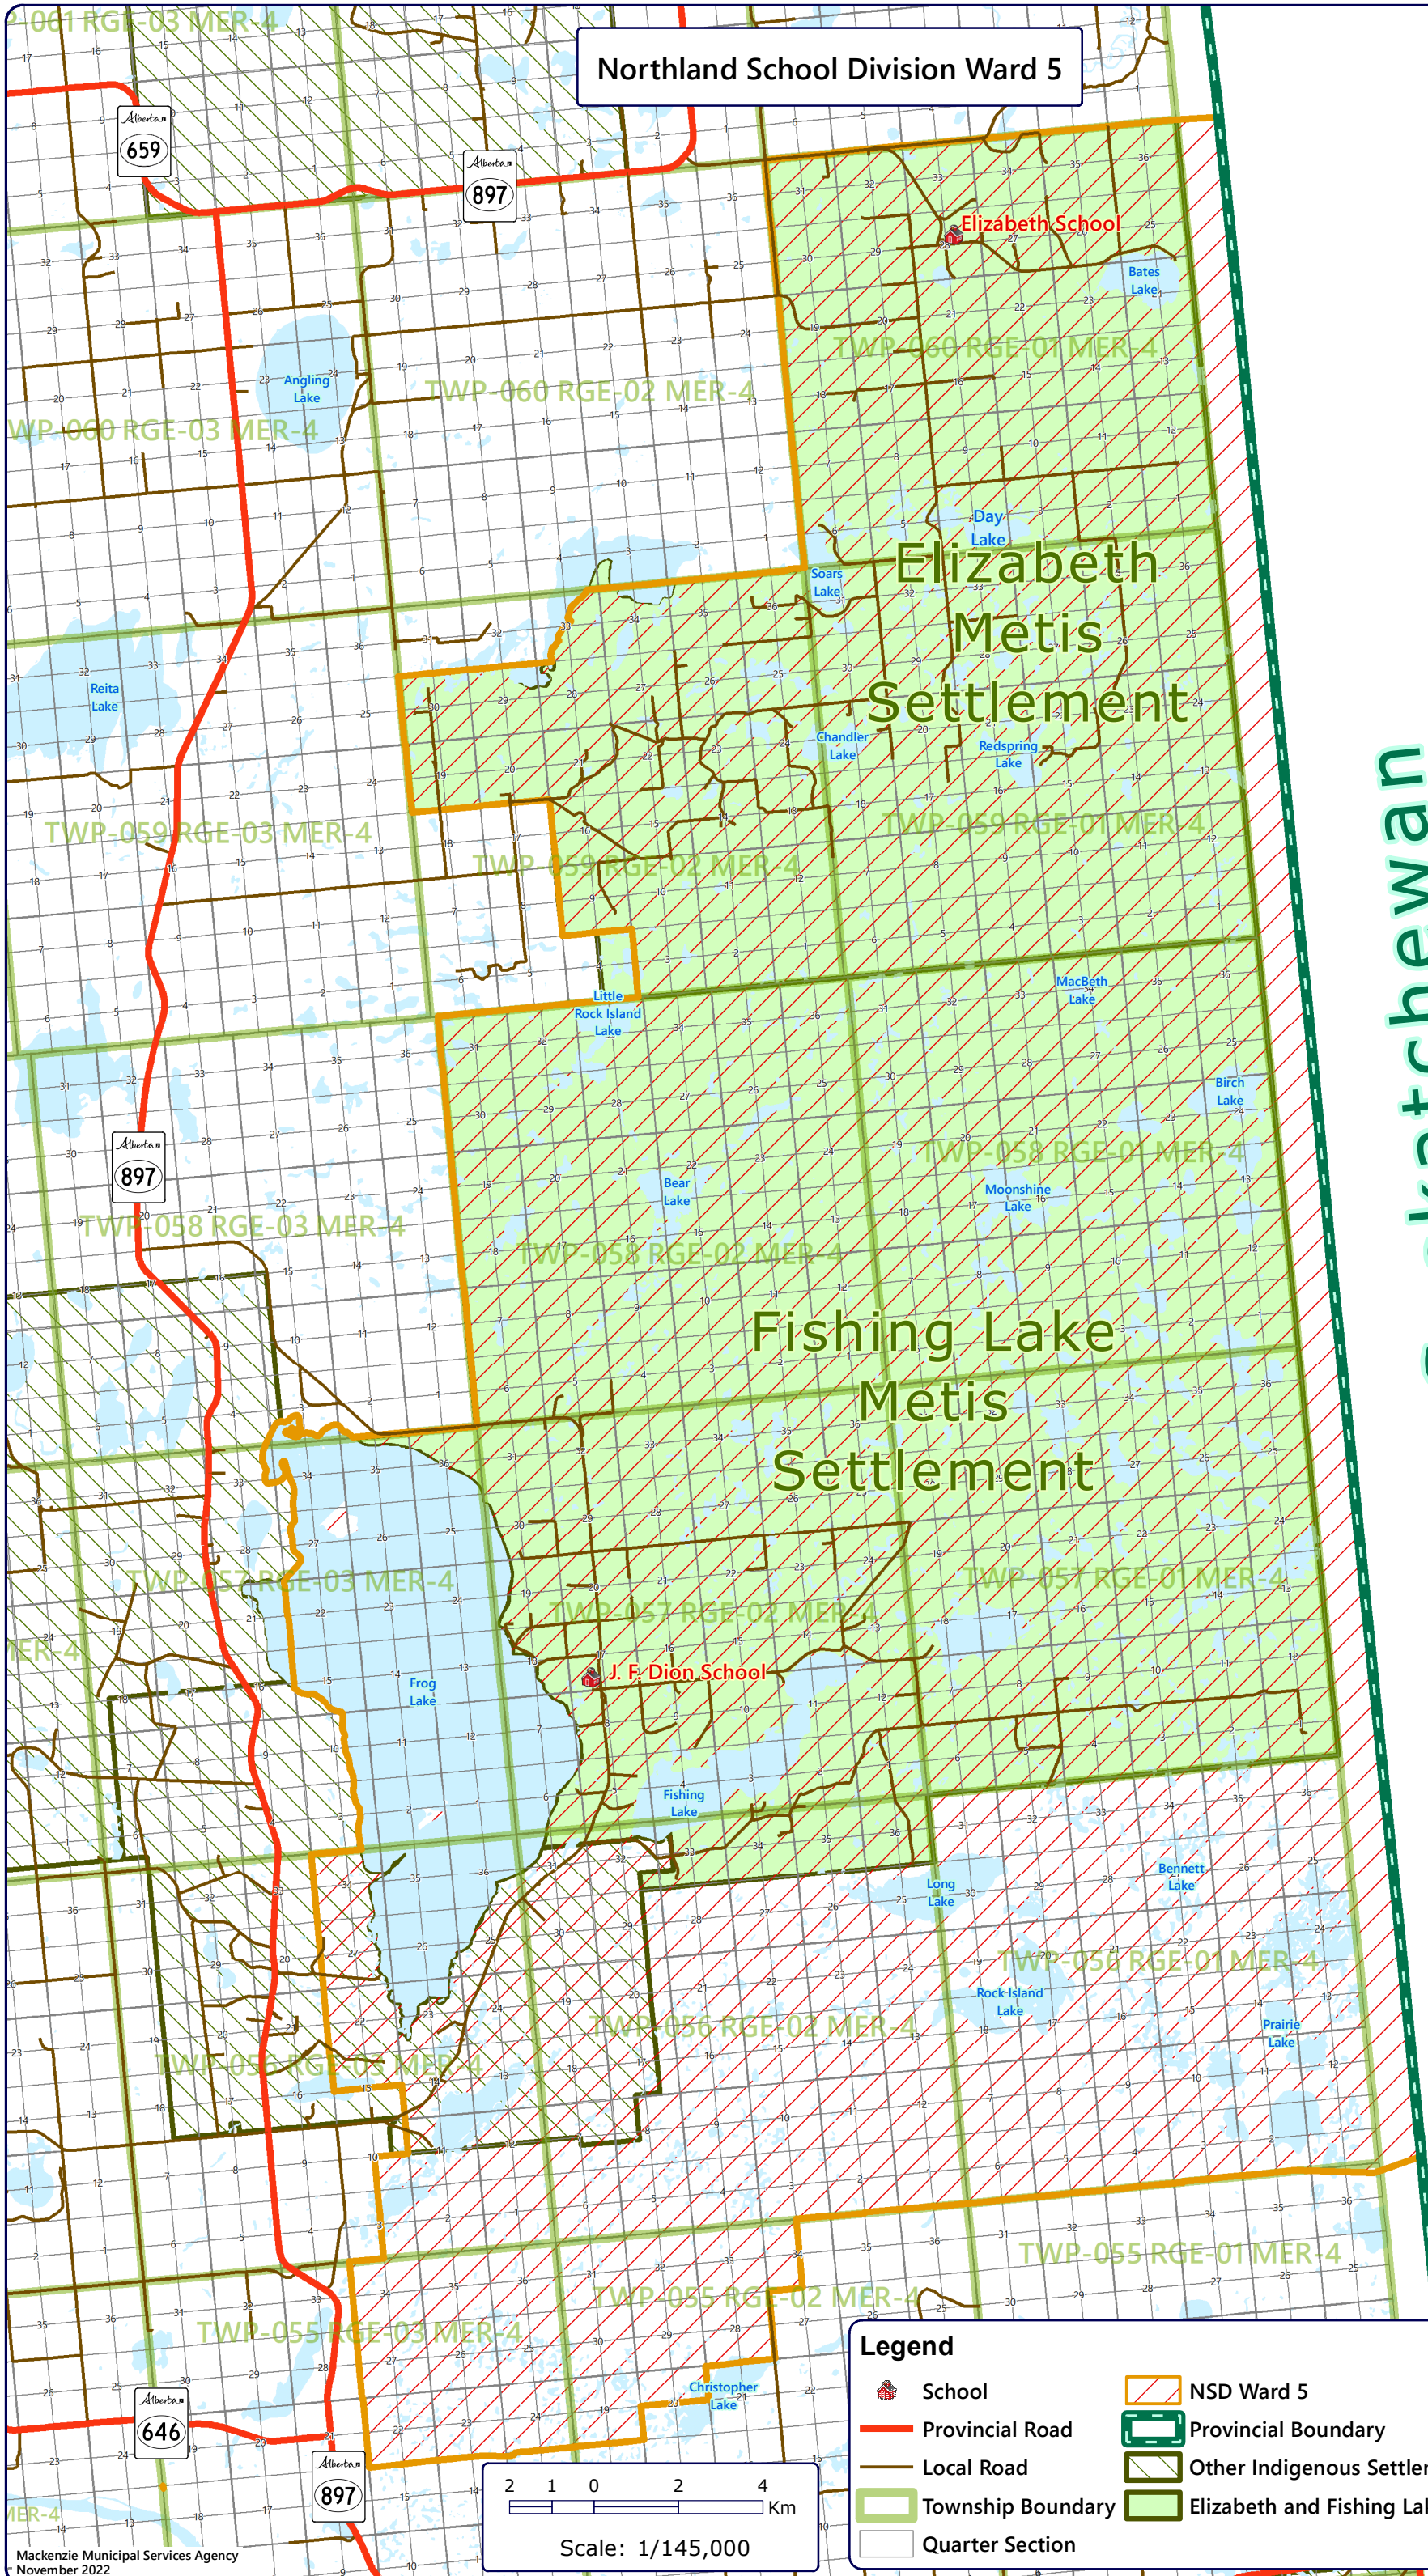

Northland School Division Ward 5

Saskatchewan

Legend

School	NSD Ward 5
Provincial Road	Provincial Boundary
Local Road	Other Indigenous Settlement
Township Boundary	Elizabeth and Fishing Lake Metis Settlements
Quarter Section	