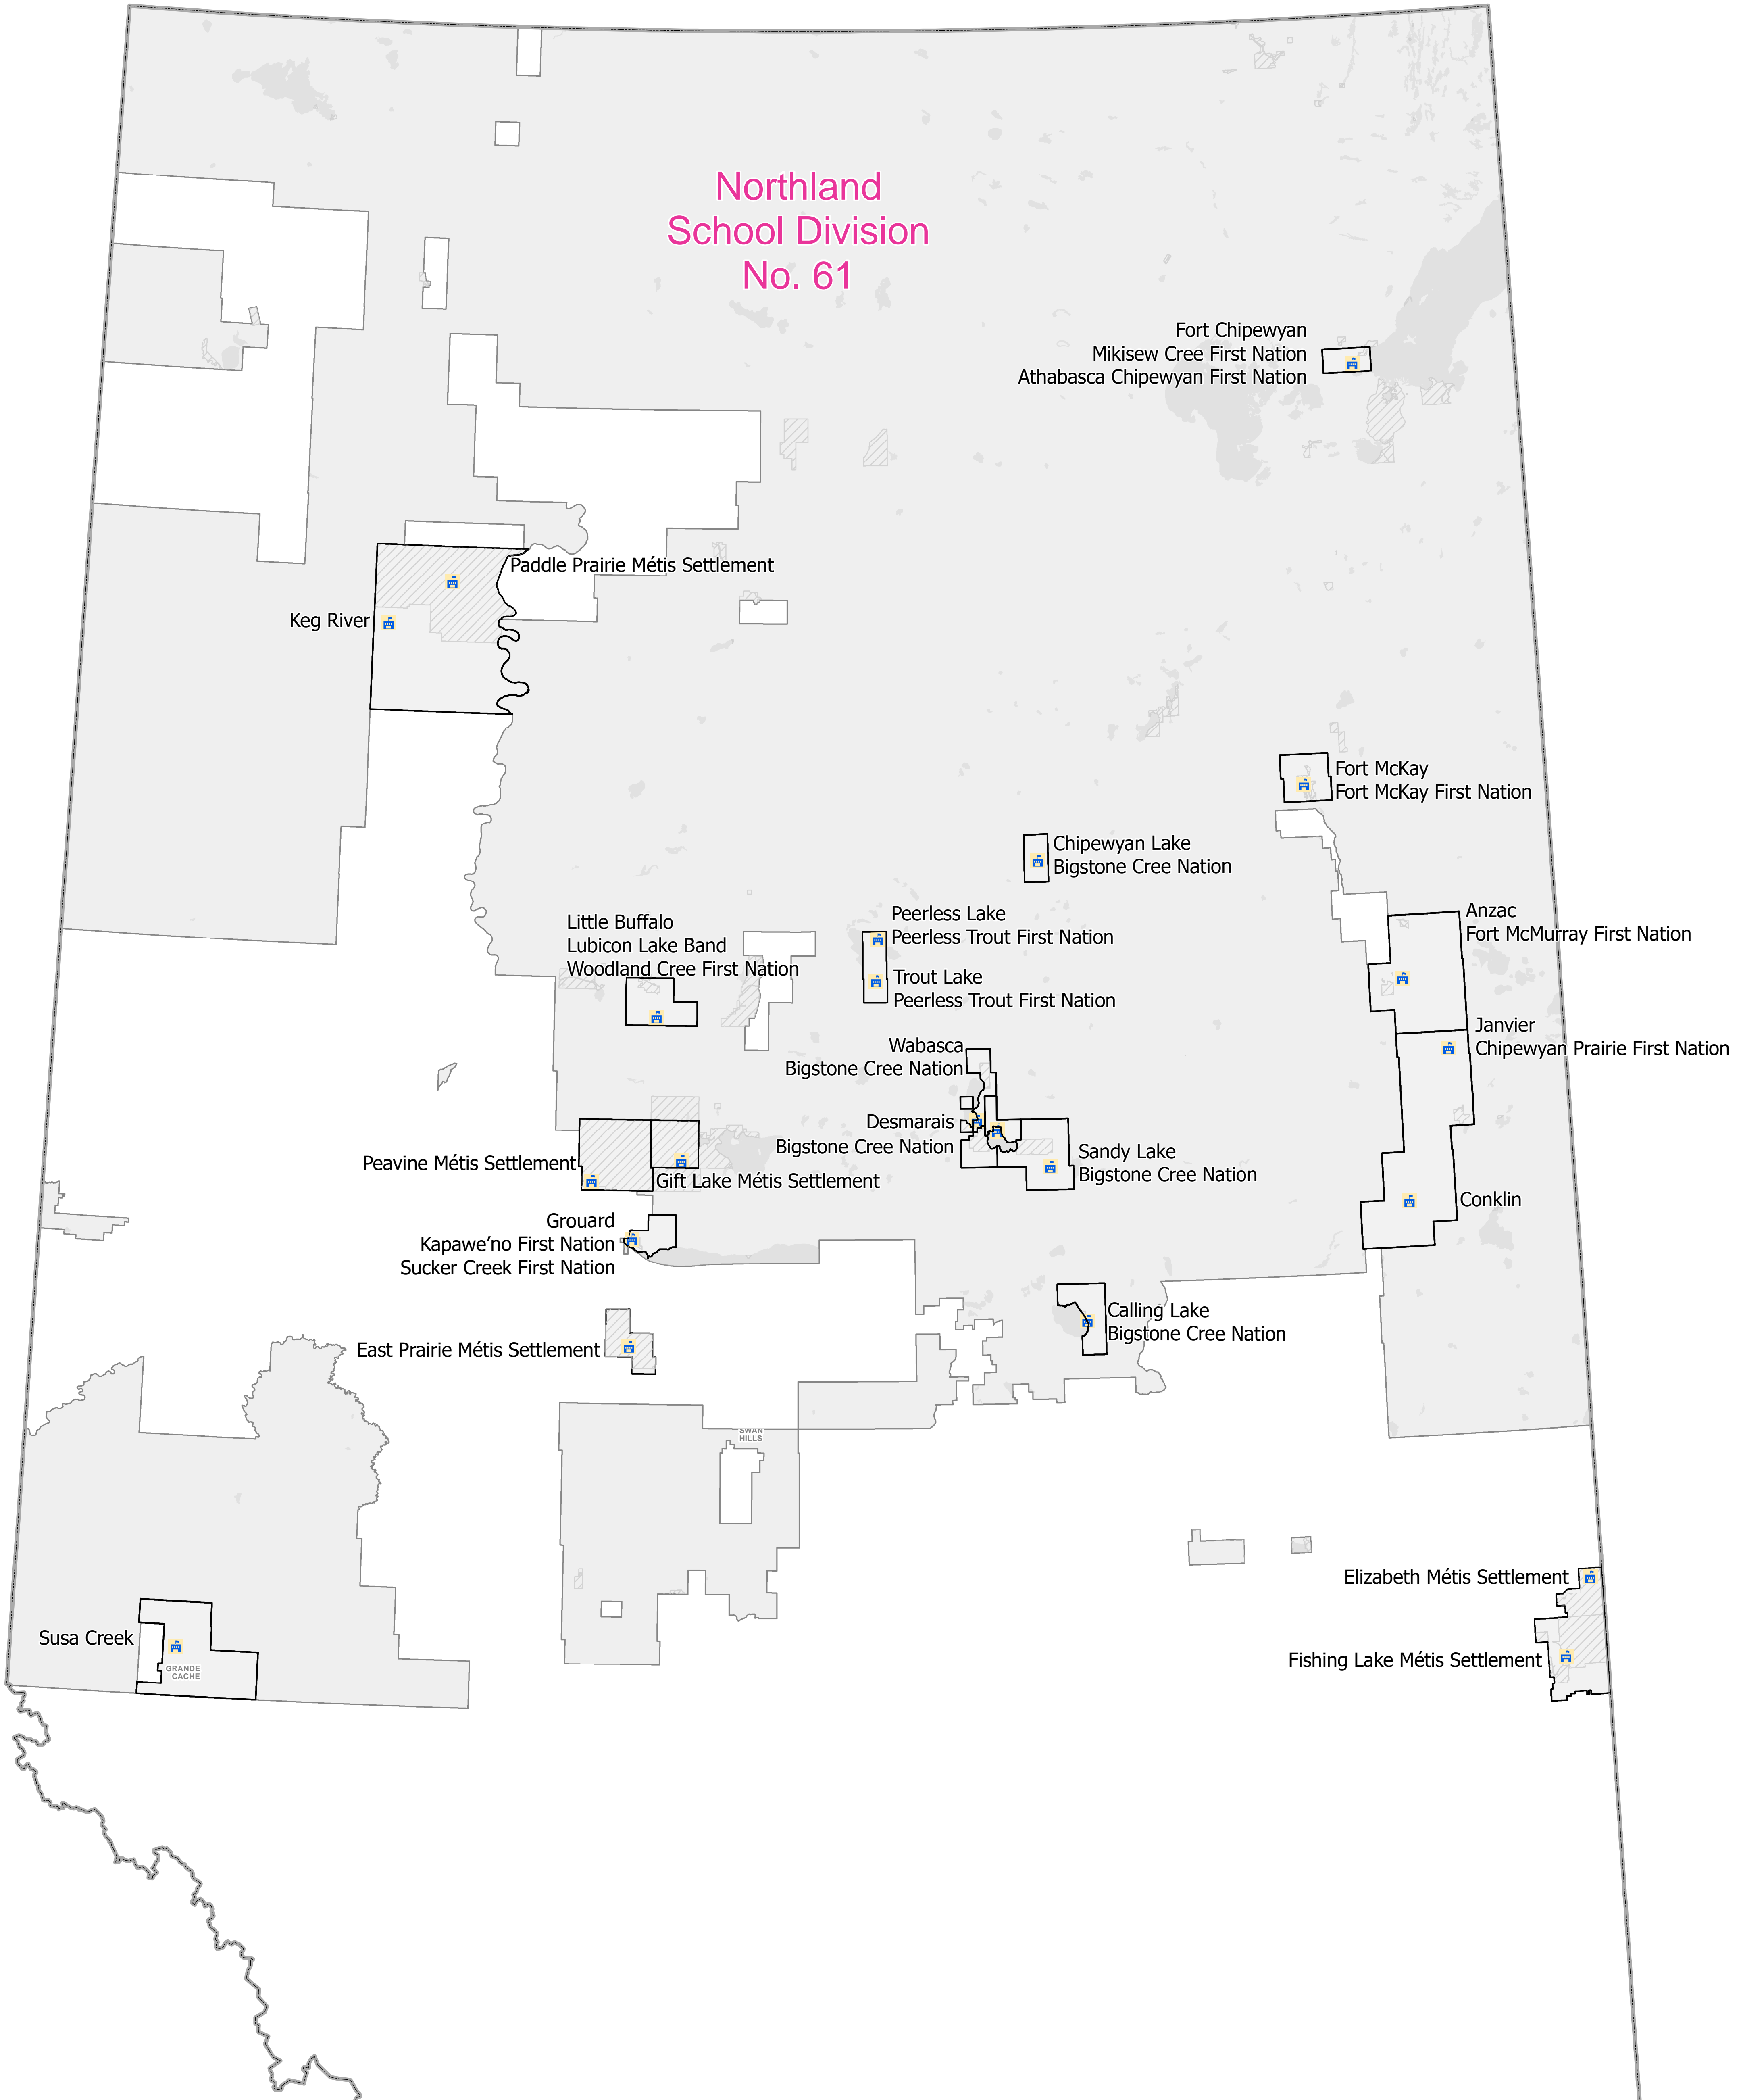

Blank Map

Legend

-  School
-  Northland SD 61